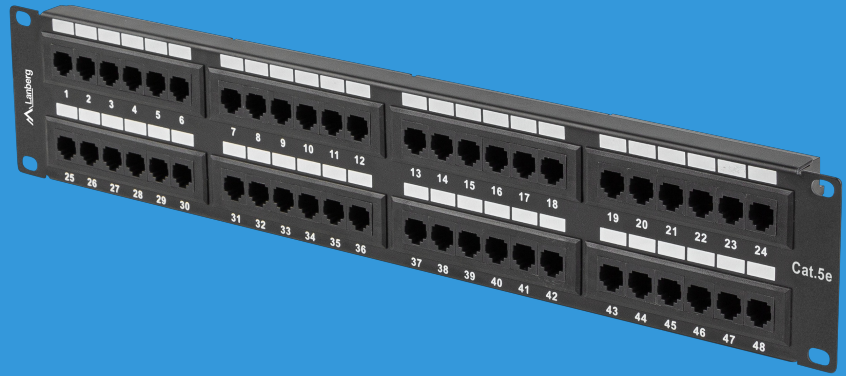

PPU5-2048-B

PATCHPANEL KAT.5E 19"

PRODUCT FEATURES:

- Design for easy access and simple cable installation
- Numbered port identification
- Universal IDC/LSA connectors
- Connector coding according to T568A/B scheme
- Non-shielded 48 RJ45 ports

PRODUCT SPECIFICATION:

Number of ports	48
Size	19"
ICT Height	2 U
ICT category	Cat. 5/5e
Material	Metal
Colour	Black
Dimensions	32 x 483 x 89 mm
Weight	0,96 kg
Required amount of screws	4